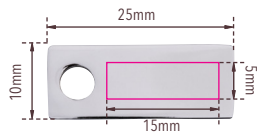

Branding Template

Design template for promotional advertising **KR20-06/YE, „CORDULA“**

1:1 scale

Type of promotional advertising: Engraving

Colour of promotional advertising: Brass coloured

Product dimensions: 200 x 35 x 30 mm

Dimensions of promotional advertising: 15 x 5 mm

Keyring with loop made of sail rope with decorative knot, round carabiner for attachment to the keychain, cast metal, polypropylene, shiny, black/yellow