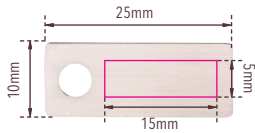

Branding Template

Design template for promotional advertising **KR25-01/MA, „CHUCKS“**

1:1 scale

Type of promotional advertising: Engraving

Colour of promotional advertising: brass coloured

Product dimensions: 87 x 35 x 9 mm

Dimensions of promotional advertising: 15 x 5 mm

Keyring with 2 charms, "CHUCKS" leisure shoes, cast metal, enamel, chrome plated, matt, black/silver-coloured