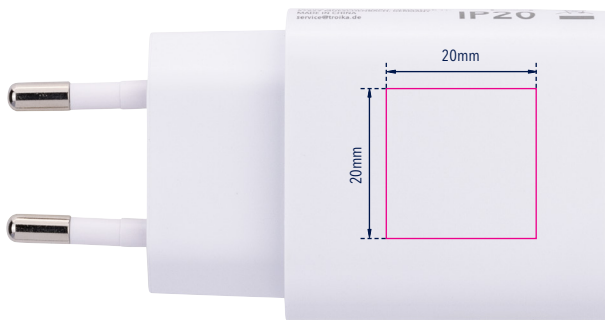

# Branding Template

Design template for promotional advertising **CHA20/WH, „CHARGE-X DUO 20“**

1:1 scale

**Type of promotional advertising:** Engraving

**Colour of promotional advertising:** gray

**Product dimensions:** 80 x 40 x 29 mm

**Dimensions of promotional advertising:** 20 x 20 mm

Charging plug with GaN and fast charging technology Power Delivery, 20W with USB-C and USB-A connection, for simultaneous charging of two devices, plastic, white