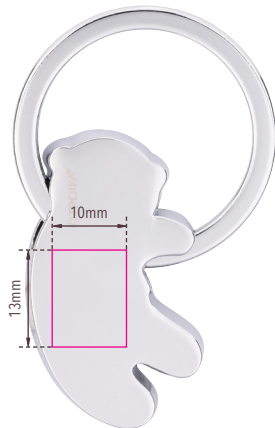

## Branding Template

Design template for promotional advertising KR24-07/GY, „KOALA BABY“

1:1 scale

**Type of promotional advertising:** Engraving

**Colour of promotional advertising:** brass coloured

**Product dimensions:** 56 x 35 x 6 mm

**Dimensions of promotional advertising:** 13 x 10 mm

Keyring koala baby, haptic fur effect on the surface, cast metal, chrome plated, shiny, grey