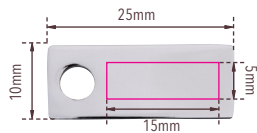

Branding Template

Design template for promotional advertising **KR21-01/CH, „WELCOME BABY“**

1:1 scale

Type of promotional advertising: Engraving

Colour of promotional advertising: Brass coloured

Product dimensions: 68 x 47 x 20 mm

Dimensions of promotional advertising: 15 x 5 mm

Keyring with 3 charms, dummy, heart and babyshoes, cast metal, chrome plated gold-coloured/silver-coloured/white