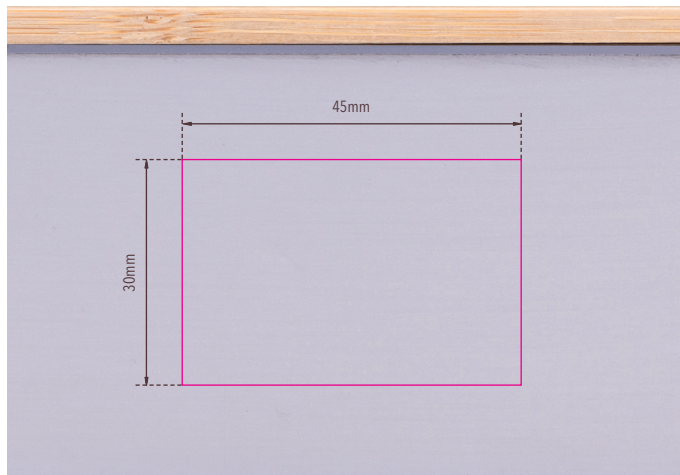

Branding Template

Design template for promotional advertising #BOX30, „BAMBUS BOX XL“

Type of promotional advertising: Engraving

Colour of promotional advertising: White

Product dimensions: 236 x 147 x 72 mm

Dimensions of promotional advertising: 45 x 30 mm

1:1 scale

Lunchbox XL with clip-lock, bamboo lid (can also be used as a chopping board), FSC certified sustainable bamboo, food safe (LFGB tested), box dishwasher safe, incl. removable, movable plastic partition, aluminium, bamboo, silicone, matt, silver-coloured