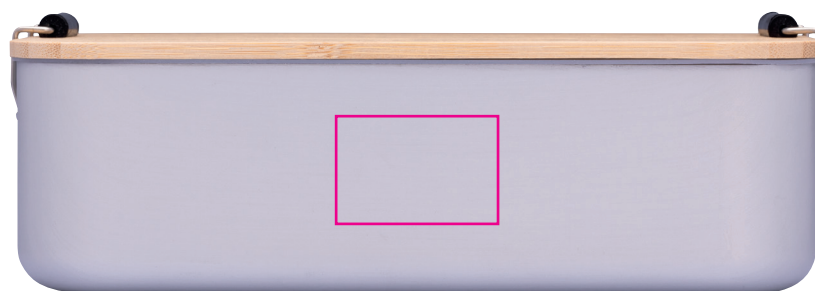

Branding Template

Design template for promotional advertising #BOX30, „BAMBUS BOX XL“

Type of promotional advertising: Engraving

Colour of promotional advertising: White

Product dimensions: 236 x 147 x 72 mm

Dimensions of promotional advertising: 45 x 30 mm

1:1 scale

Lunchbox XL with clip-lock, bamboo lid (can also be used as a chopping board), FSC certified sustainable bamboo, food safe (LFGB tested), box dishwasher safe, incl. removable, movable plastic partition, aluminium, bamboo, silicone, matt, silver-coloured