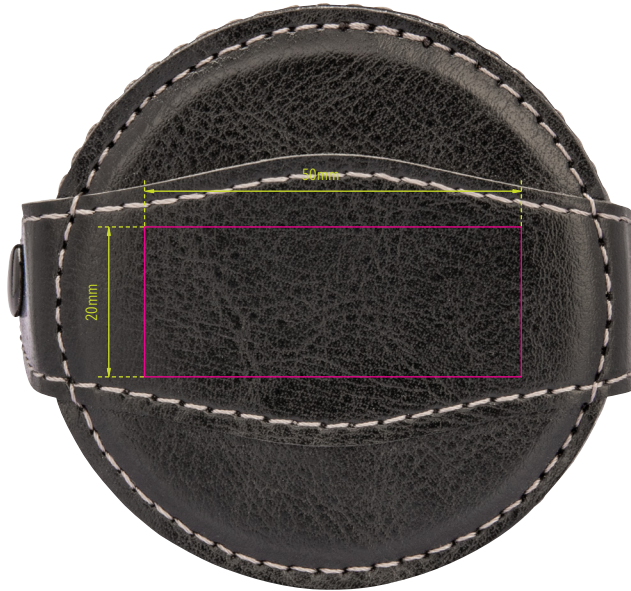

Branding Template

Design template for promotional advertising **GAM60/BK, „WÜRFEL TO GO“**

Type of promotional advertising: Print

Colour of promotional advertising: 1-colour

Product dimensions: 80 x 83 x 105 mm

Dimensions of promotional advertising: 50 x 20 mm

1:1 scale

Dice cup and pen holder, with 5 dice (black with white eyes), dice stowable in pocket on the bottom of cup, imitation leather, velvet, black