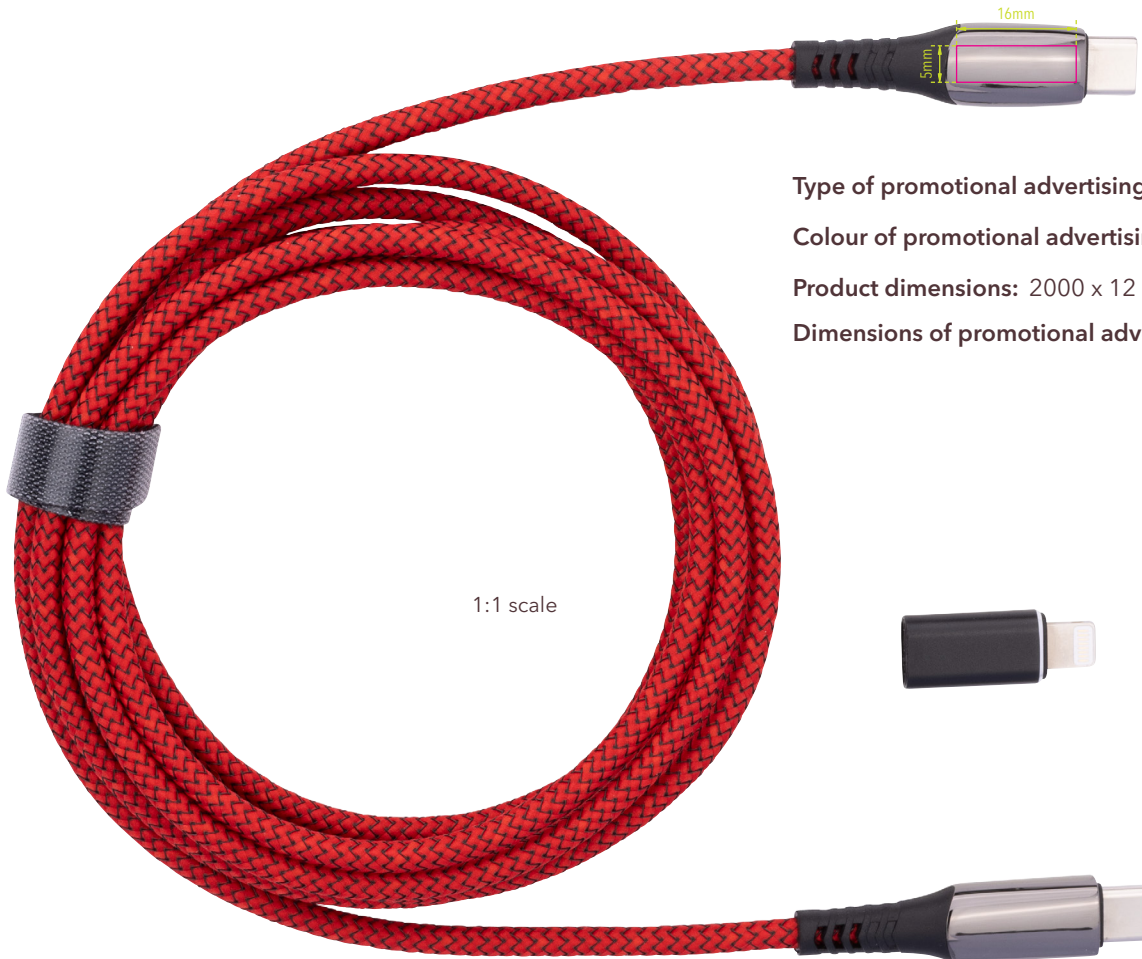

## Branding Template

Design template for promotional advertising **CBL20/RD, „SPEEDY XL“**

**Type of promotional advertising:** Engraving

**Colour of promotional advertising:** brass coloured

**Product dimensions:** 2000 x 12 x 9 mm

**Dimensions of promotional advertising:** 16 x 5 mm

Charging cable high-speed USB-C 100W PD Power Delivery to USB-C, with data transmission function, full charging capacity: max. 100W|20V|5A (without adapter), depending on the device to be charged, with digital display of the charging power, incl. USB-C to Lightning adapter, cable textile-coated (mesh structure), recycled polyester, 2m length, metal, polyester, gunmetal/red