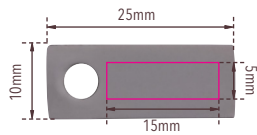

## Branding Template

Design template for promotional advertising KR24-06/GM, „BUDDY“

1:1 scale

Type of promotional advertising: Engraving

Colour of promotional advertising: brass coloured

Product dimensions: 80 x 35 x 14 mm

Dimensions of promotional advertising: 15 x 5 mm

Keyring, dog, cast metal, chrome plated, matt, gunmetal