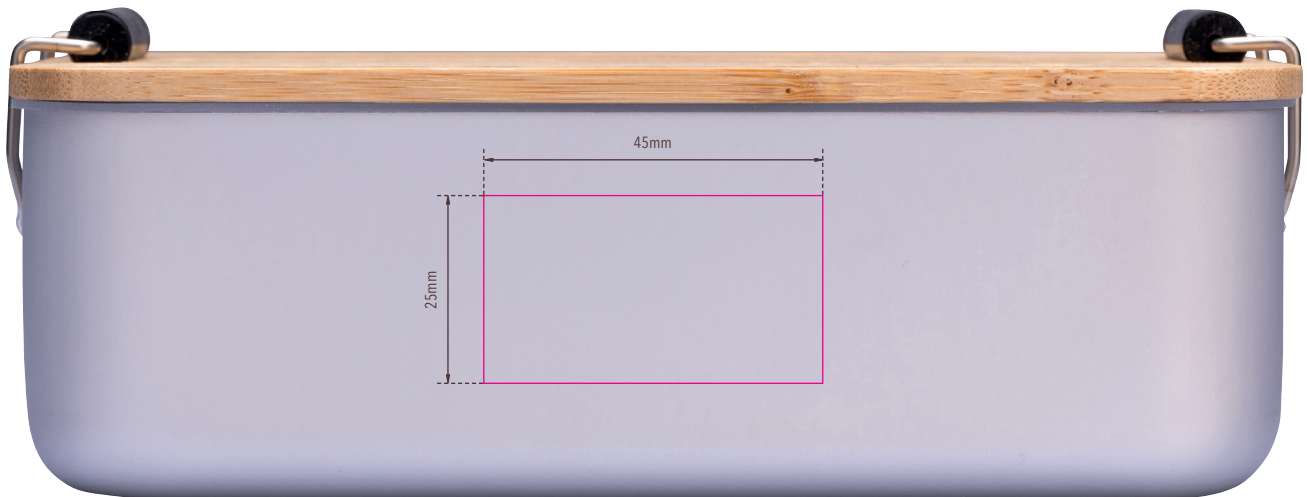

Branding Template

Design template for promotional advertising #BOX22-A187, „BAMBUS BOX“

Type of promotional advertising: Engraving

1:1 scale

Colour of promotional advertising: White

Product dimensions: 179 x 116 x 55 mm

Dimensions of promotional advertising: 45 x 25 mm

Lunchbox with clip-lock, bamboo lid (can also be used as a chopping board), FSC certified sustainable bamboo, food safe (LFGB tested), box dishwasher safe, with wooden engraving: apple, aluminium, bamboo, silicone, matt, silver-coloured