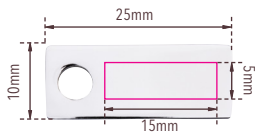

Branding Template

Design template for promotional advertising **KR24-13/CH, „BÄRND“**

1:1 scale

Type of promotional advertising: Engraving

Colour of promotional advertising: brass coloured

Product dimensions: 92 x 35 x 28 mm

Dimensions of promotional advertising: 15 x 5 mm

Keyring, teddy bear with red bow, cast metal, chrome plated, shiny, silver-coloured