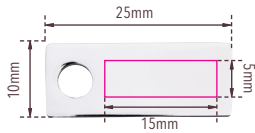

Branding Template

Design template for promotional advertising **KR24-08/CH, „PUMPS“**

1:1 scale

Type of promotional advertising: Engraving

Colour of promotional advertising: brass coloured

Product dimensions: 122 x 35 x 8 mm

Dimensions of promotional advertising: 15 x 5 mm

Keyring / carabiner, with two high heels, cast metal, chrome plated, shiny, black/red