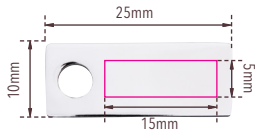

Branding Template

Design template for promotional advertising **KR24-12/CH, „VOLKSWAGEN TYP1“**

1:1 scale

Type of promotional advertising: Engraving

Colour of promotional advertising: brass coloured

Product dimensions: 67 x 40 x 5 mm

Dimensions of promotional advertising: 15 x 5 mm

Keyring with 3 charms, Volkswagen Type 1, wrench, spark plug, cast metal, enamel, chrome plated, shiny, black/silver-coloured