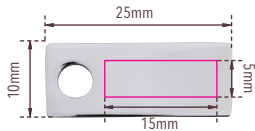

## Branding Template

Design template for promotional advertising **KR16-05/VW, „VW VOLKSWAGEN KEYRING“**

1:1 scale

**Type of promotional advertising:** Engraving

**Colour of promotional advertising:** Brass coloured

**Product dimensions:** 74 x 37 x 7 mm

**Dimensions of promotional advertising:** 15 x 5 mm

Keyring VW logo, round, additionally 1 keyring, cast metal, chrome plated, shiny, black/silver-coloured