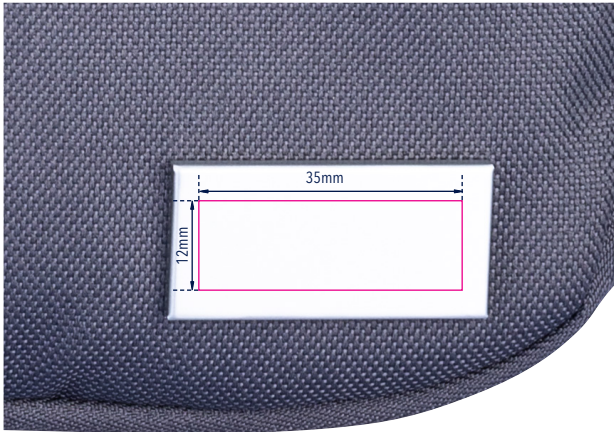

Branding Template

Design template for promotional advertising **BCO56/GY, „BLUE CYCLE PACKING CUBES“**

1:1 scale

Type of promotional advertising: Engraving

Colour of promotional advertising: silver coloured

Product dimensions: 390 x 270 x 40 mm

Dimensions of promotional advertising: 35 x 12 mm

Set of travel compression packing cubes made from recycled ocean plastic, 3 zippered panniers with additional compression zipper for space-saving storage, organized and crease-free packing of clothes in suitcases & backpacks, 3 sizes: L (shirts & pants), M (shirts), S (underwear & socks), each with mesh window and carrying handle, 100% rPET, recycled ocean plastic, dark grey