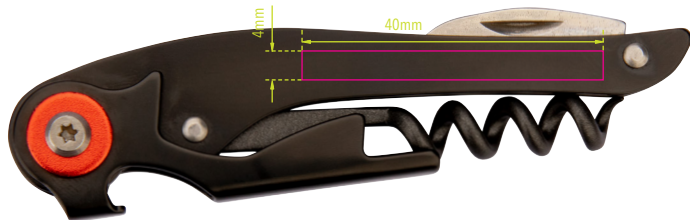

Branding Template

Design template for promotional advertising **WST01/BK, „WEINPROBE“**

Type of promotional advertising: Engraving

Colour of promotional advertising: silver coloured

Product dimensions: 96 x 47 x 24 mm

Dimensions of promotional advertising: 40 x 4 mm

1:1 scale

Wine Set comprising waiter's knife and vacuum bottle seal, fold-out corkscrew with knife and bottle opener, screw non-stick coated, silicone seal fits various bottle sizes, food safe, ABS, silicone, stainless steel, matt, black/red