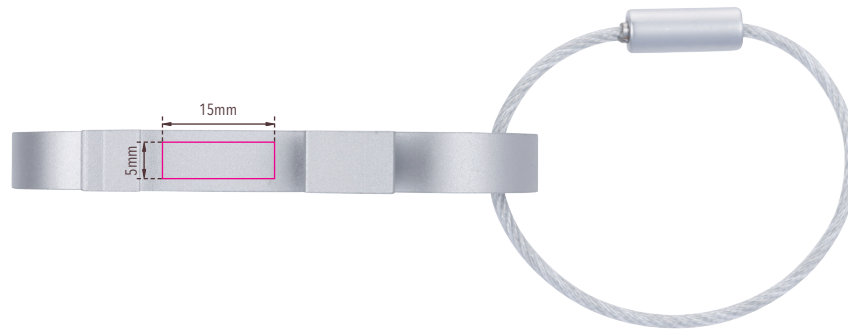

Branding Template

Design template for promotional advertising **BTO24/MA, „DRAHTESEL“**

1:1 scale

Type of promotional advertising: Engraving

Colour of promotional advertising: White

Product dimensions: 100 x 40 x 8 mm

Dimensions of promotional advertising: 15 x 5 mm

Bottle opener with keyring, bicycle, aluminium, silver-coloured