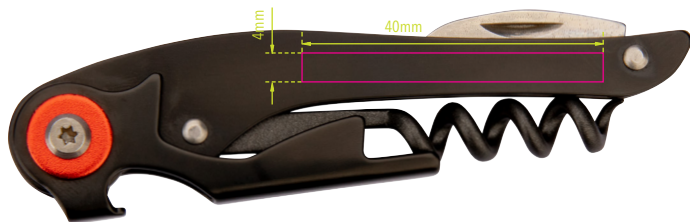

Branding Template

Design template for promotional advertising **WST01/BK, „WEINPROBE“**

Type of promotional advertising: Engraving

Colour of promotional advertising: silver coloured

Product dimensions: 96 x 47 x 24 mm

Dimensions of promotional advertising: 40 x 4 mm

1:1 scale

Wine Set comprising waiter's knife and vacuum bottle seal, fold-out corkscrew with knife and bottle opener, screw non-stick coated, silicone seal fits various bottle sizes, food safe, ABS, silicone, stainless steel, matt, black/red