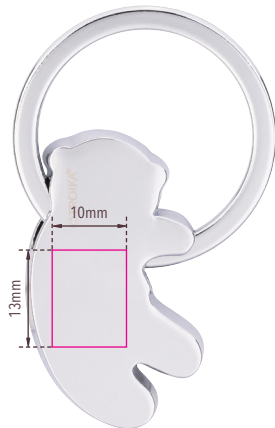

Branding Template

Design template for promotional advertising **KR24-07/GY, „KOALA BABY“**

1:1 scale

Type of promotional advertising: Engraving

Colour of promotional advertising: brass coloured

Product dimensions: 56 x 35 x 6 mm

Dimensions of promotional advertising: 13 x 10 mm

Keyring koala baby, haptic fur effect on the surface, cast metal, chrome plated, shiny, grey