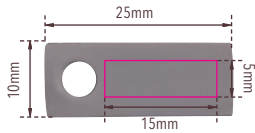

Branding Template

Design template for promotional advertising **KR24-06/GM, „BUDDY“**

1:1 scale

Type of promotional advertising: Engraving

Colour of promotional advertising: brass coloured

Product dimensions: 80 x 35 x 14 mm

Dimensions of promotional advertising: 15 x 5 mm

Keyring, dog, cast metal, chrome plated, matt, gunmetal