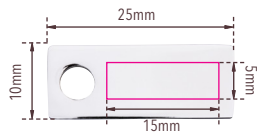

Branding Template

Design template for promotional advertising **KR24-13/CH, „BÄRND“**

1:1 scale

Type of promotional advertising: Engraving

Colour of promotional advertising: brass coloured

Product dimensions: 92 x 35 x 28 mm

Dimensions of promotional advertising: 15 x 5 mm

Keyring, teddy bear with red bow, cast metal, chrome plated, shiny, silver-coloured