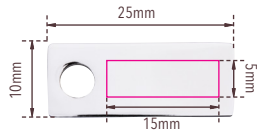

Branding Template

Design template for promotional advertising **KR24-12/CH, „VOLKSWAGEN TYP1“**

1:1 scale

Type of promotional advertising: Engraving

Colour of promotional advertising: brass coloured

Product dimensions: 67 x 40 x 5 mm

Dimensions of promotional advertising: 15 x 5 mm

Keyring with 3 charms, Volkswagen Type 1, wrench, spark plug, cast metal, enamel, chrome plated, shiny, black/silver-coloured