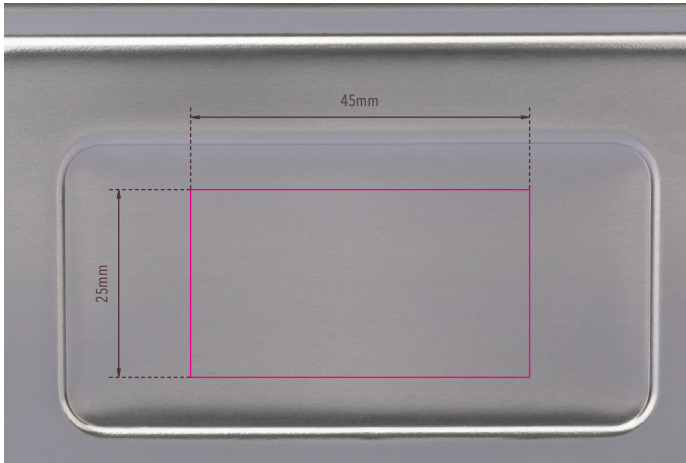

# Branding Template

Design template for promotional advertising #BOX80, „TROIKA LUNCHBOX XL“

1:1 scale

**Type of promotional advertising:** Engraving

**Colour of promotional advertising:** silver coloured

**Product dimensions:** 236 x 147 x 72 mm

**Dimensions of promotional advertising:** 45 x 25 mm

Lunchbox XL with clip-lock, incl. removable, movable plastic partition, aluminium, titanium coloured